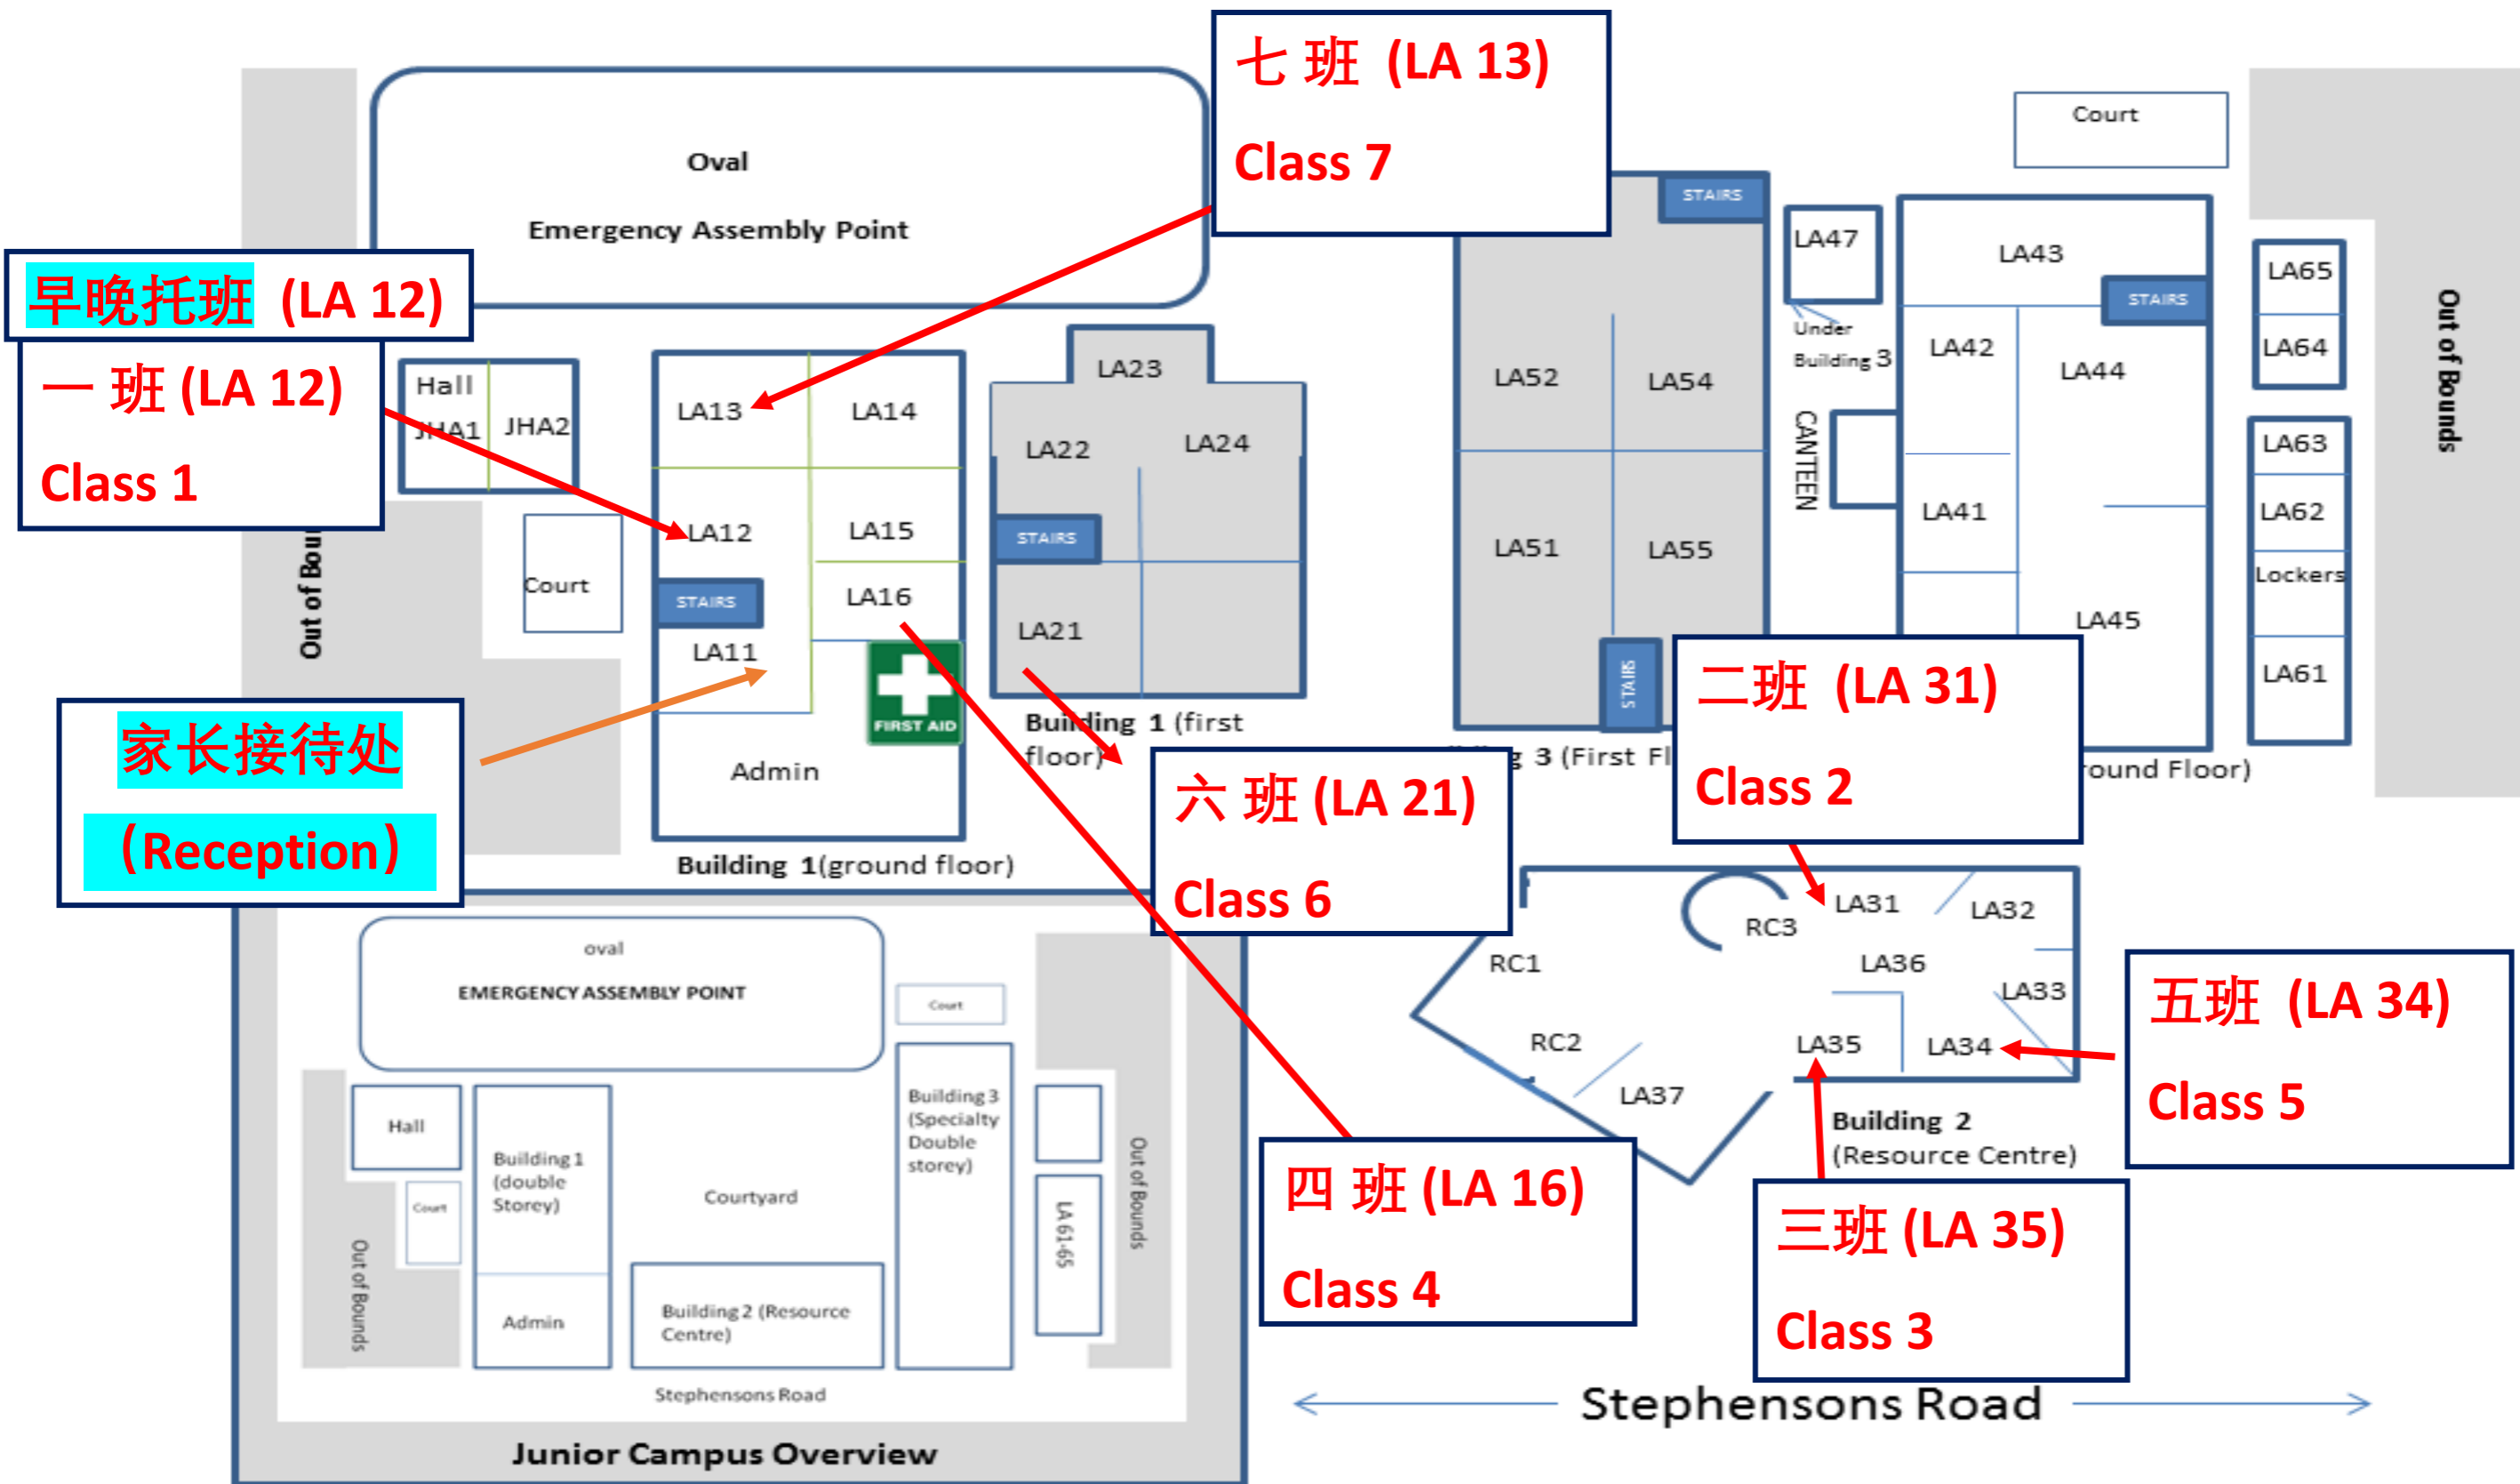

中华文化兴趣班 校园平面图

上课地点(Address): Mount Waverley Secondary College Junior Campus
145 Stephensons Rd, Mount Waverley